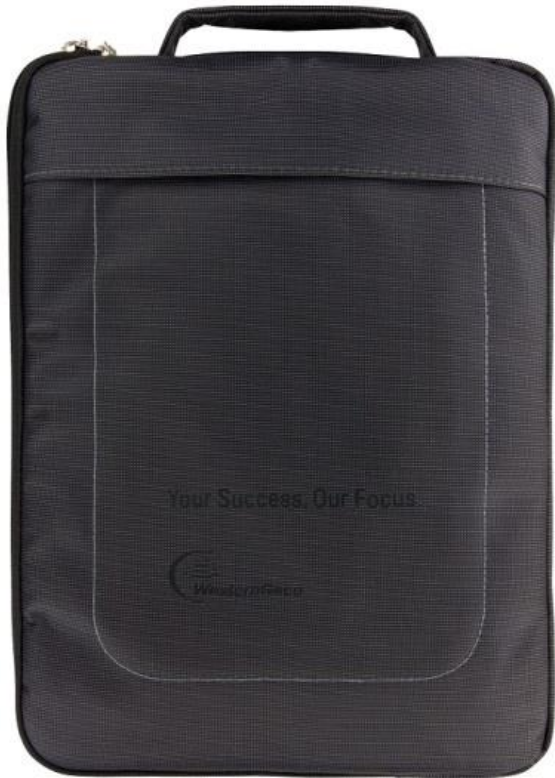

Rio + new Rio XL laptop bags

Slim laptop bag now in 2 sizes (for up to 13.3" and XL 15") laptops with soft touch lining and detachable shoulder strap.

Specifications

Material: nylon

Colours:

Standard Rio - dark grey with grey / blue / soft red lining/stitching

XL Rio - dark grey with grey lining

Accessories: detachable shoulder strap

Dimensions: Inner 34 | 24.5 | 3 cm

External: 35 | 25.5 | 3.7 cm

Dimensions: Inner 36 | 24.5 | 3 cm

External: 39 | 28 | 3.7 cm

Brand area: 200 x 150mm (approx.)